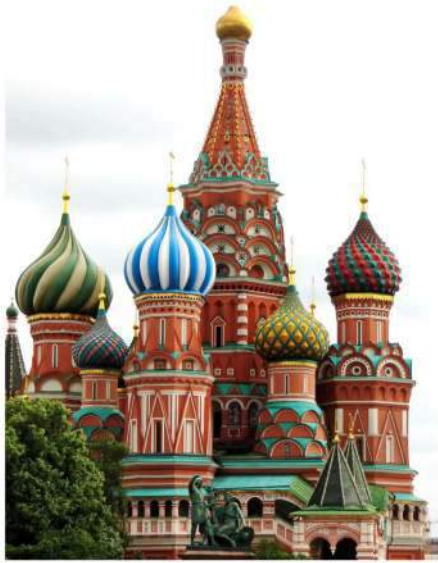

Fun Fact: The palace has 760 windows and 1,514 doors!

STONEHENGE

Location: England

Height: 13 feet

Fun Fact: Stonehenge is a mystery! No one knows who built it.

CHICHEN ITZA

Location: Mexico

Height: 98 feet

Fun Fact: This step pyramid at Chichen Itza is called *El Castillo*.

ST. BASIL'S CATHEDRAL

Location: Moscow, Russia

Height: 156 feet

Fun Fact: The magnificent cathedral has eight onion-shaped towers.

THE PARTHENON